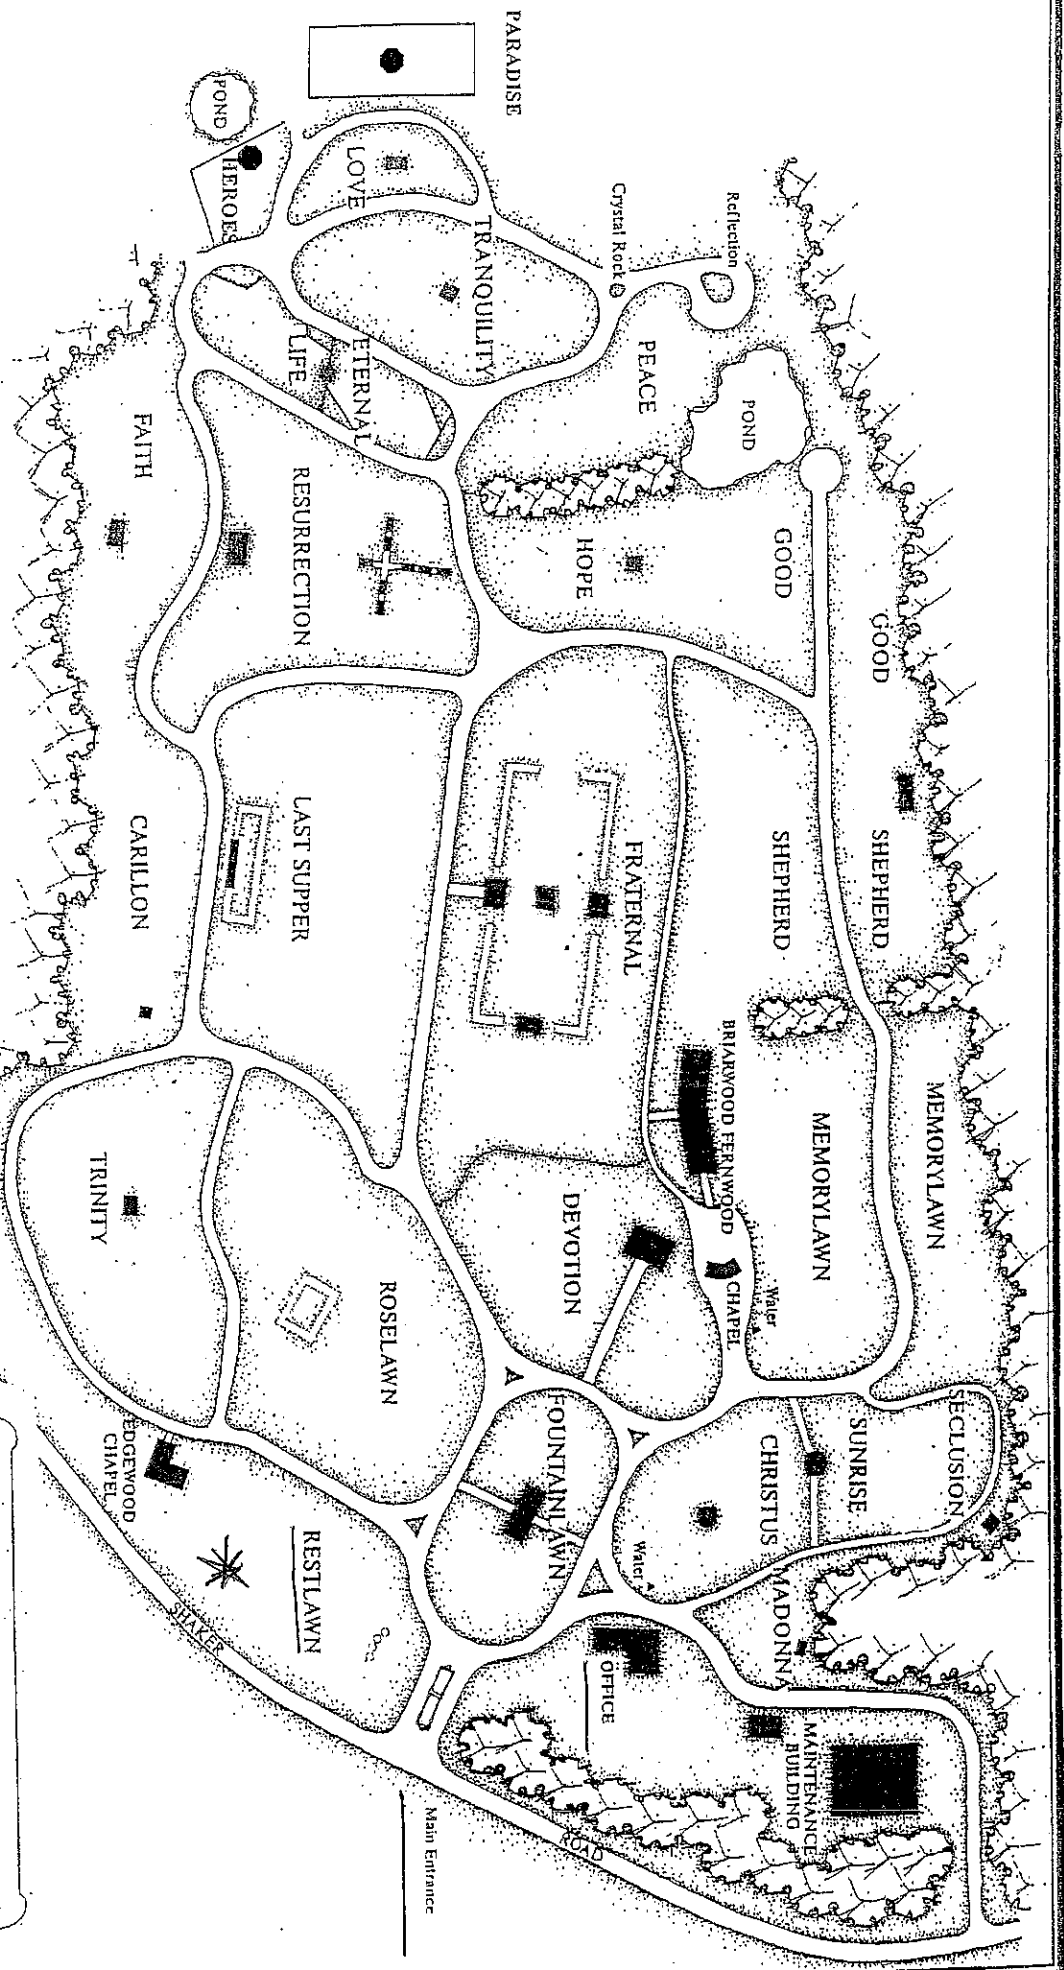

Richard Sverre Kolseth
Restlawn lot 414 space 1

Memory Gardens

983 Watervliet Shaker Road
Albany, NY 12205
518-869-9506
518-869-0818 (fax)
www.memorysgardens.org

Attenor's Garden Studio
John & Kerck Designers
Scale 30 feet = 1 inch.

Restlawn

Mountainlawn

Lot numbers and space location of House Lots

1	2	3	4	5
6	7	8	9	10
11	12	13	14	15
16	17	18	19	20
21	22	23	24	25
26	27	28	29	30
31	32	33	34	35
36	37	38	39	40
41	42	43	44	45
46	47	48	49	50
51	52	53	54	55
56	57	58	59	60
61	62	63	64	65
66	67	68	69	70
71	72	73	74	75
76	77	78	79	80
81	82	83	84	85
86	87	88	89	90
91	92	93	94	95
96	97	98	99	100

Entrance

Troy Shaker Road

Shoselawn

Space 1
lot 414